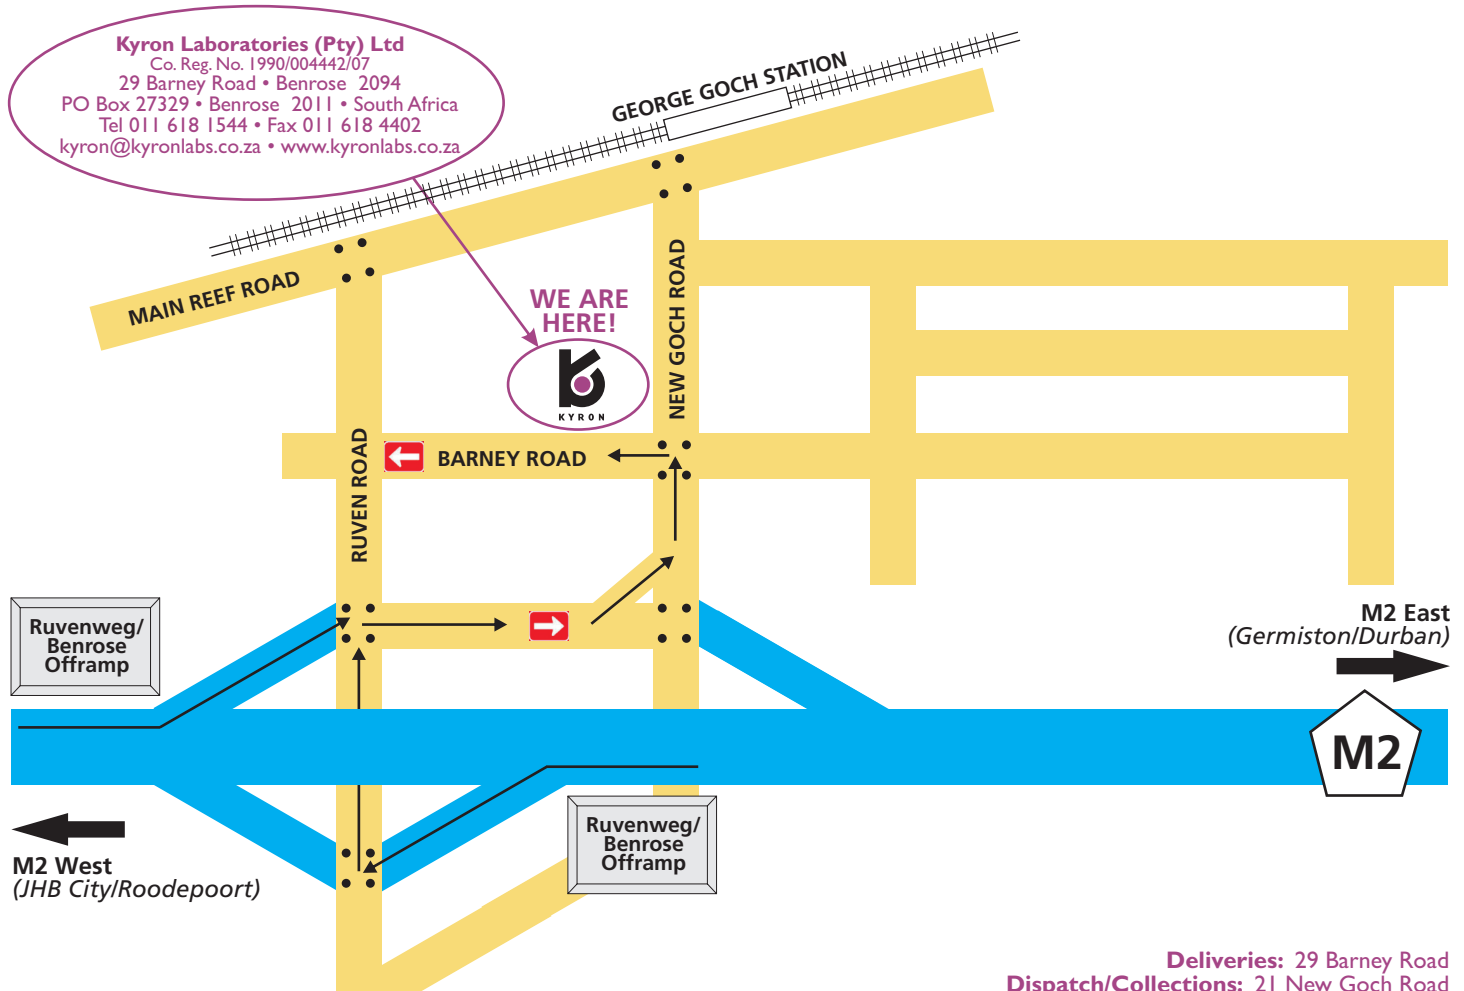

**Deliveries:** 29 Barney Road  
**Dispatch/Collections:** 21 New Goch Road

## HOW TO FIND KYRON LABORATORIES

From north of Johannesburg, follow the M1 South until the road forks into the M2 East (Germiston/Durban) and M2 West (Roodepoort/Free State). Take the M2 East. Go past Rissik Street, Mooi Street, Joe Slovo and Heidelberg offramps. Take the Ruvenweg/Benrose offramp. Cross the traffic lights over Ruven Road at the bottom of the offramp and carry on to the next set of lights. Take the slipway to the left into New Goch Road. At the next set of traffic lights (the corner of Barney Road & New Goch) you will see Kyron's white and purple building. Turn left into Barney Road the entrance is on your right.

**Deliveries:** 29 Barney Road || **Dispatch/Collections:** 21 New Goch Road